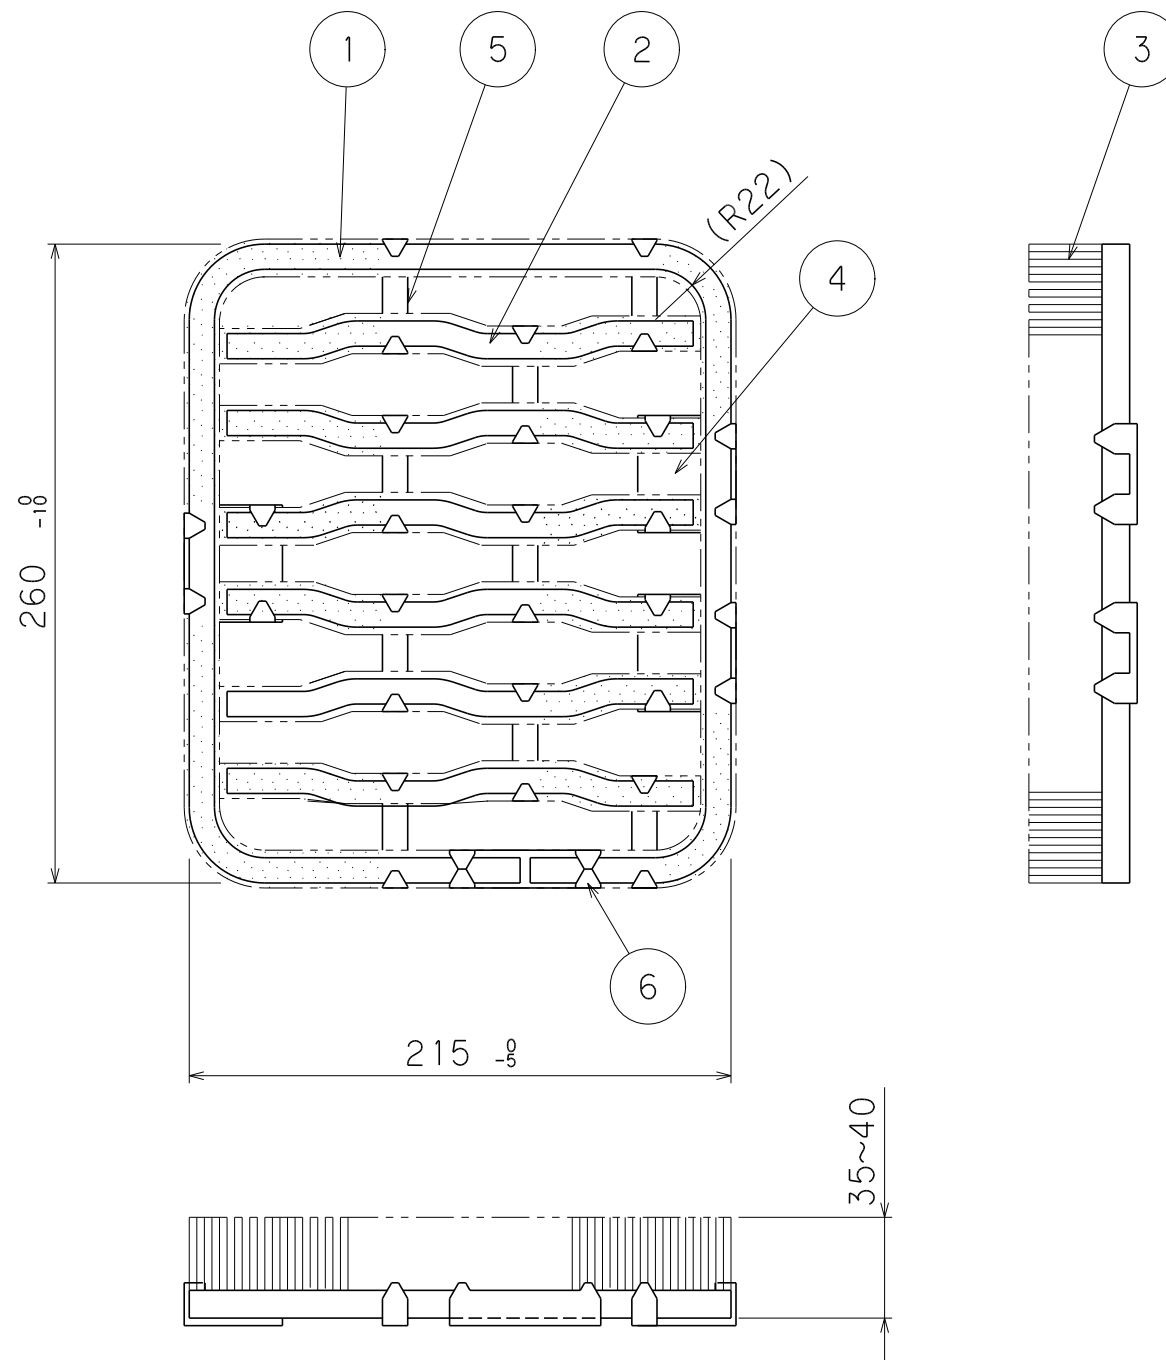

REV.	DATE	NOTE	DRW.

6	CONNECTING METAL FIT.	1			
5	SMALL METAL FITTINGS	9			
4	LARGE METAL FITTINGS	3			
3	BRISTLE	1set	PET		φ1.2 GREEN
2	CHANNEL	6	SECC		CH#10
1	CHANNEL	1	SECC		CH#10
PARTS No.	PARTS NAME	QUT'Y	MATERIAL	WGHT	REMARKS

	CUSTOMER				
APPROVED	TITLE SK Type Shoe Sole Mud Removing Spare Mats for One Foot (reguler type 265X225)				
CHECKED	SCALE	DRAWING No.			
DRAWN	NTS				
DATE	SHOWA INDUSTRIES CO.,LTD.				