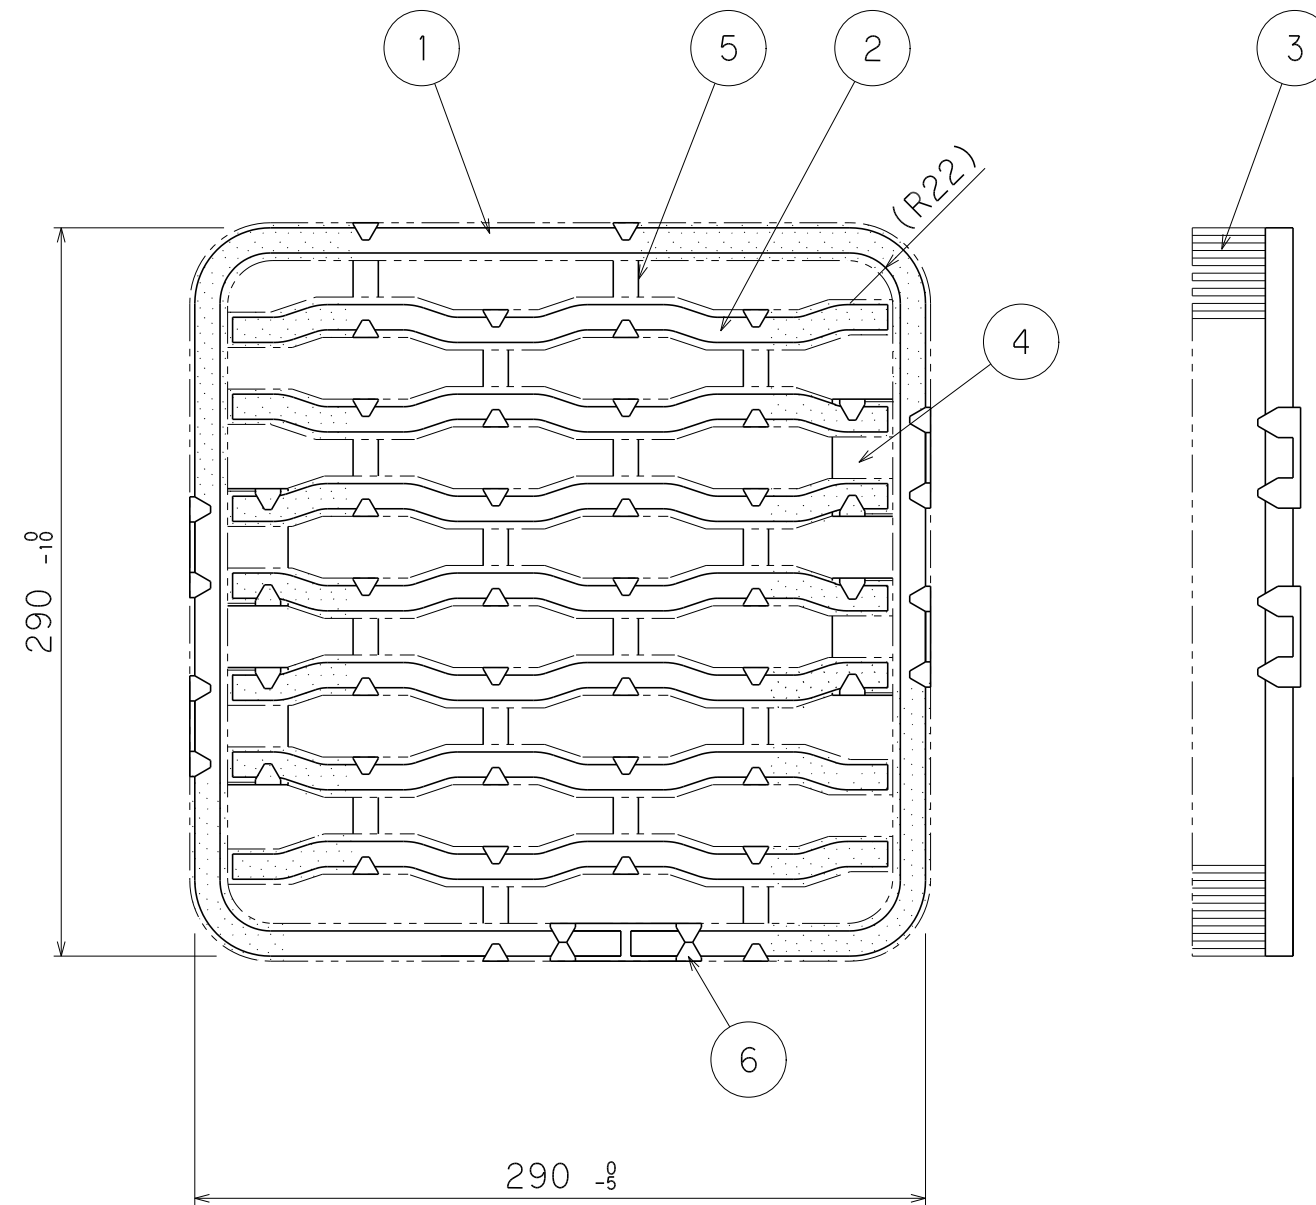

REV.	DATE	NOTE	DRW.

6	CONNECTING METAL FIT.	1			
5	SMALL METAL FITTINGS	16			
4	LARGE METAL FITTINGS	4			
3	BRISTLE	1set	PET		ø1.2 GREEN
2	CHANNEL	7	SECC		CH#10
1	CHANNEL	1	SECC		CH#10
PARTS No.	PARTS NAME	QUT'Y	MATERIAL	WGHT	REMARKS

	CUSTOMER				
APPROVED	TITLE SK Type Shoe Sole Mud Removing Spare Mats for One Foot (special type 300X300)				
CHECKED	SCALE	DRAWING No.			
DRAWN	NTS				
DATE	SHOWA INDUSTRIES CO.,LTD.				